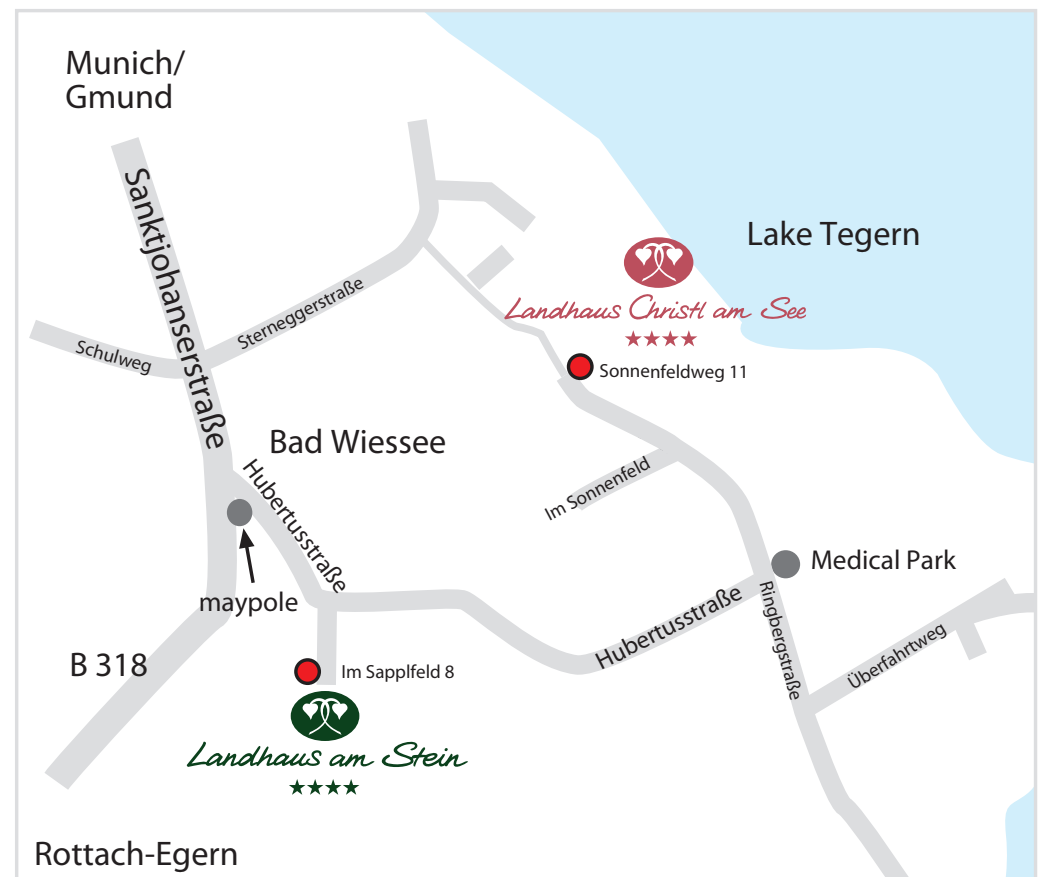

*Landhaus am Stein*

## How to get there

**By car:** From Munich, take the autobahn A8 towards Salzburg and exit at Holzkirchen. Continue on the B318 through Gmund to Bad Wiessee. As you leave the town, turn left at the blue and white maypole, onto Hubertusstrasse and then right onto Sapplfeld 8.

**By train:** From Munich, take the train to Gmund Station, then continue by taxi or bus. With advance notice, we would be happy to pick you up at the train station.

**By air:** The nearest airports are: Munich, Innsbruck oder Salzburg