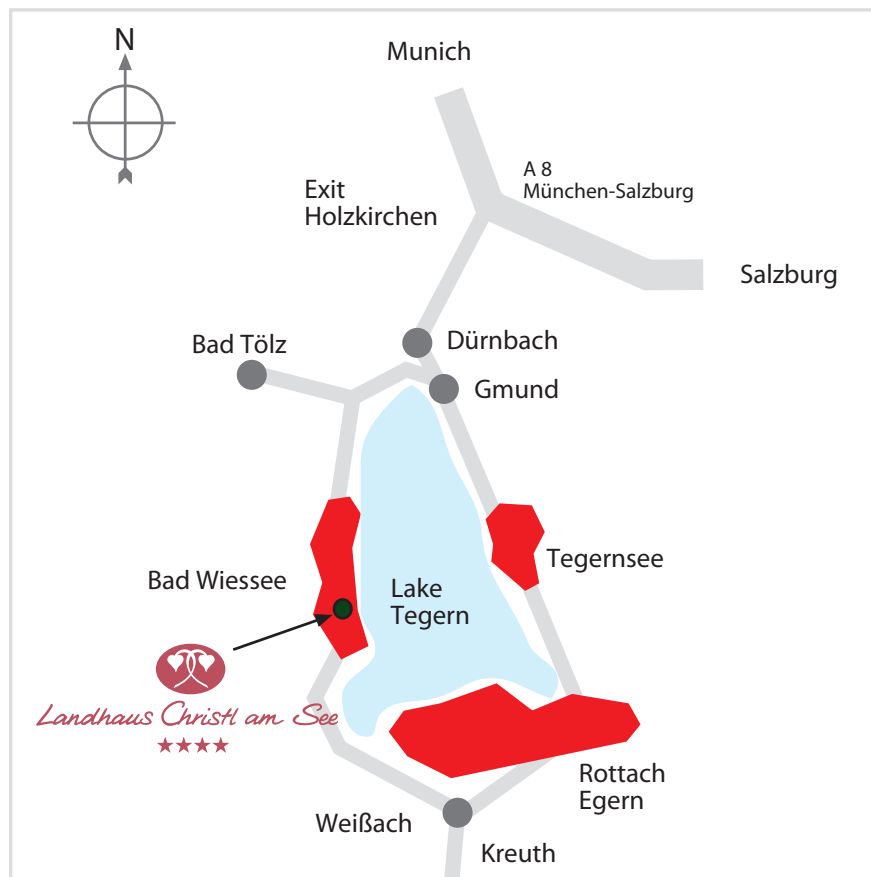

Landhaus am Stein

How to get there

By car: From Munich, take the autobahn A8 towards Salzburg and exit at Holzkirchen. Continue on the B318 through Gmund to Bad Wiessee. As you leave the town, turn left at the blue and white maypole, onto Hubertusstrasse and then right onto Sapplfeld 8.

By train: From Munich, take the train to Gmund Station, then continue by taxi or bus. With advance notice, we would be happy to pick you up at the train station.

By air: The nearest airports are: Munich, Innsbruck oder Salzburg

Landhaus am Stein · Familie Schnorr · Im Sapplfeld 8 · D-83707 Bad Wiessee

Telefon +49 (0) 80 22 9 84 70 · Fax +49 (0) 80 22 8 35 60 · info@landhausamstein.de · www.landhausamstein.de